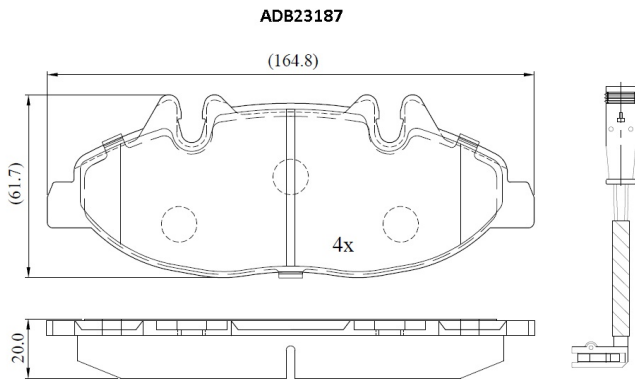

Make: MERCEDES-BENZ

Model: VITO / MIXTO Van

Part Number: ADB23187

Vehicle Manufacturing/Engine:

Specifications

Fitting Position	:	Front
Model Date	:	2006-
Or. Caliper	:	
WVA	:	24007
FMSI	:	

Length	:	164.8
Width	:	61.7
Thickness	:	20