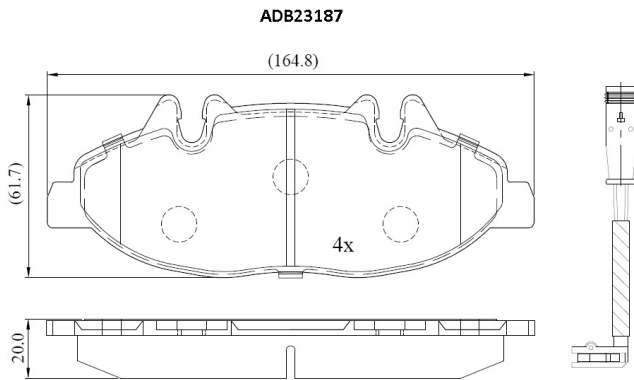

Make: MERCEDES-BENZ

Model: VITO / MIXTO Van

Part Number: ADB23187

Vehicle Manufacturing/Engine:

Specifications

Fitting Position	:	Front
Model Date	:	2003-
Or. Caliper	:	
WVA	:	24007
FMSI	:	

Length	:	164.8
Width	:	61.7
Thickness	:	20