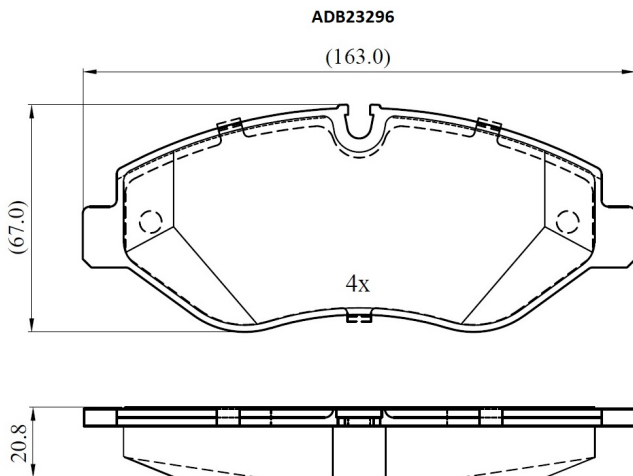

Make: MERCEDES-BENZ

Model: VITO / MIXTO Van

Part Number: ADB23296

Vehicle Manufacturing/Engine:

Specifications

Fitting Position	:	Front
Model Date	:	2003-
Or. Caliper	:	

WVA	:	29192
FMSI	:	
Length	:	163
Width	:	67
Thickness	:	20.8