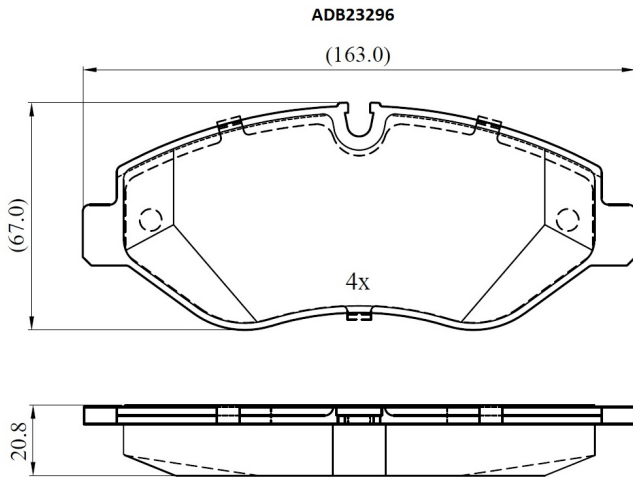

Make: MERCEDES-BENZ

Model: VITO / MIXTO Van

Part Number: ADB23296

Vehicle Manufacturing/Engine:

Specifications

Fitting Position	:	Front
Model Date	:	2006-
Or. Caliper	:	

WVA	:	29192
FMSI	:	
Length	:	163
Width	:	67
Thickness	:	20.8