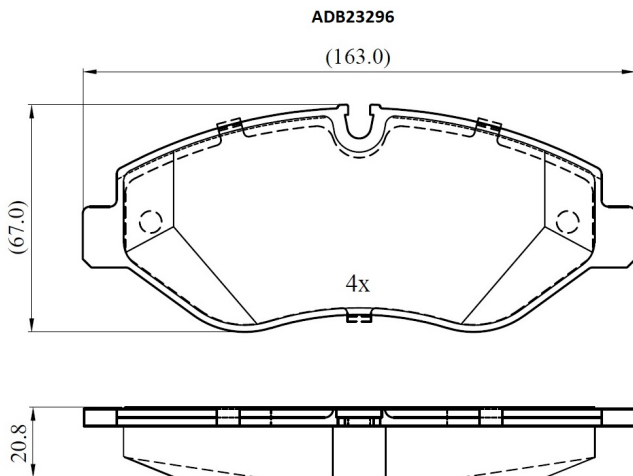

Make: MERCEDES-BENZ

Model: VITO / MIXTO Van

Part Number: ADB23296

Vehicle Manufacturing/Engine:

Specifications

| | | |
|-------------------------|---|-------|
| Fitting Position | : | Front |
| Model Date | : | 2003- |
| Or. Caliper | : | |

| | | |
|------------------|---|-------|
| WVA | : | 29192 |
| FMSI | : | |
| Length | : | 163 |
| Width | : | 67 |
| Thickness | : | 20.8 |