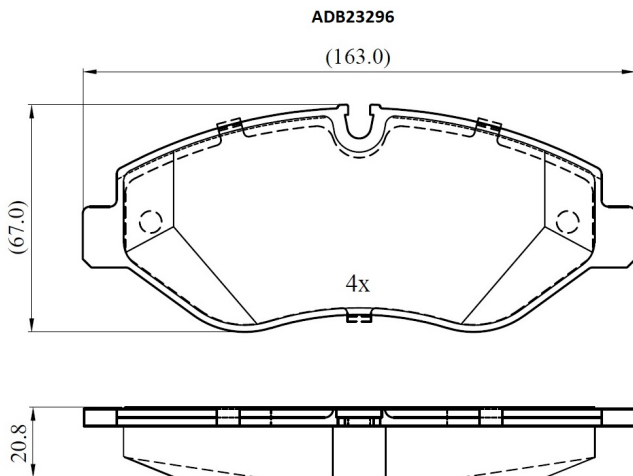

Make: MERCEDES-BENZ

Model: VITO / MIXTO Van

Part Number: ADB23296

Vehicle Manufacturing/Engine:

Specifications

Fitting Position	:	Front
Model Date	:	2010-
Or. Caliper	:	

WVA	:	29192
FMSI	:	
Length	:	163
Width	:	67
Thickness	:	20.8