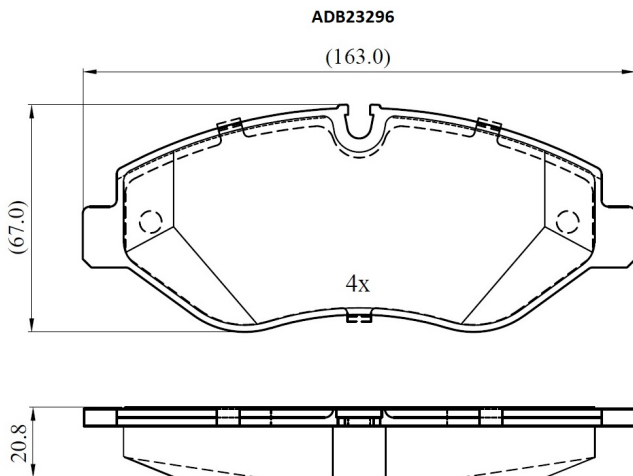

Make: MERCEDES-BENZ

Model: VITO / MIXTO Van

Part Number: ADB23296

Vehicle Manufacturing/Engine:

Specifications

Fitting Position	:	Front
Model Date	:	2007-
Or. Caliper	:	

WVA	:	29192
FMSI	:	
Length	:	163
Width	:	67
Thickness	:	20.8