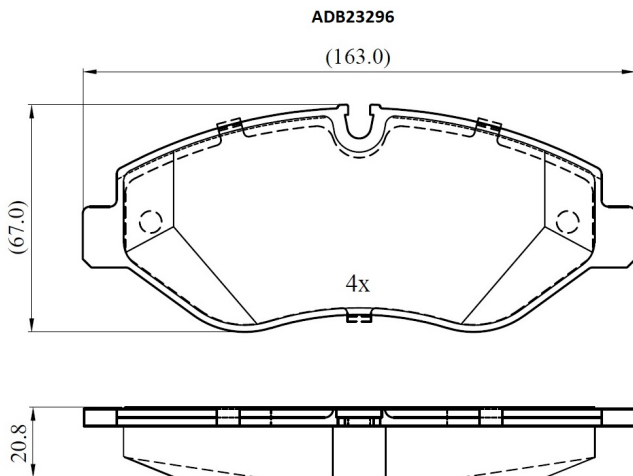

Make: MERCEDES-BENZ

Model: VITO / MIXTO Van

Part Number: ADB23296

Vehicle Manufacturing/Engine:

Specifications

Fitting Position	:	Front
Model Date	:	2012-
Or. Caliper	:	

WVA	:	29192
FMSI	:	
Length	:	163
Width	:	67
Thickness	:	20.8