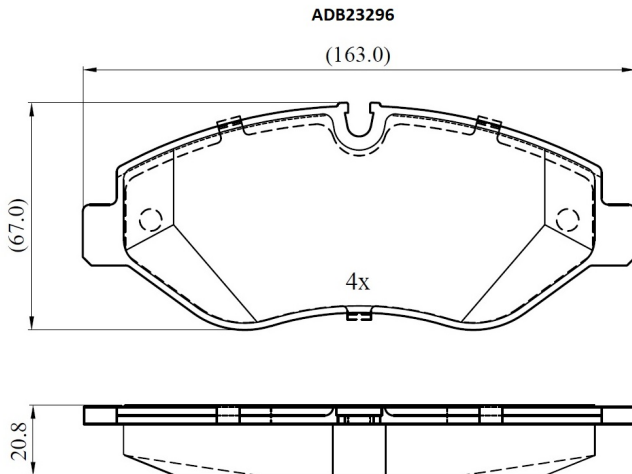

Make: MERCEDES-BENZ

Model: VITO Van

Part Number: ADB23296

Vehicle Manufacturing/Engine:

Specifications

Fitting Position	:	Front
Model Date	:	2020-
Or. Caliper	:	

WVA	:	29192
FMSI	:	
Length	:	163
Width	:	67
Thickness	:	20.8