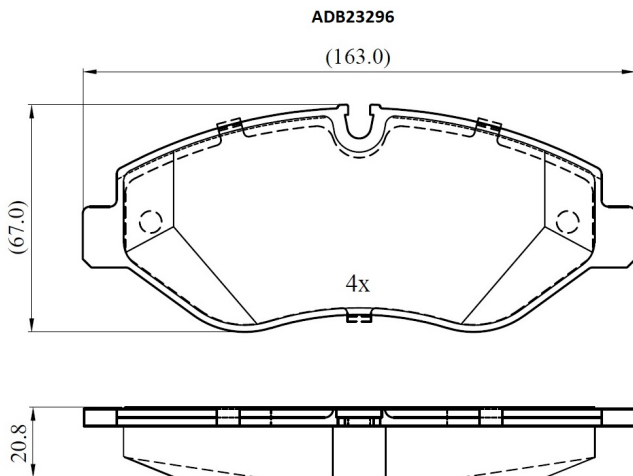

Make: MERCEDES-BENZ

Model: VITO Van

Part Number: ADB23296

Vehicle Manufacturing/Engine:

Specifications

Fitting Position	:	Front
Model Date	:	2014-
Or. Caliper	:	

WVA	:	29192
FMSI	:	
Length	:	163
Width	:	67
Thickness	:	20.8