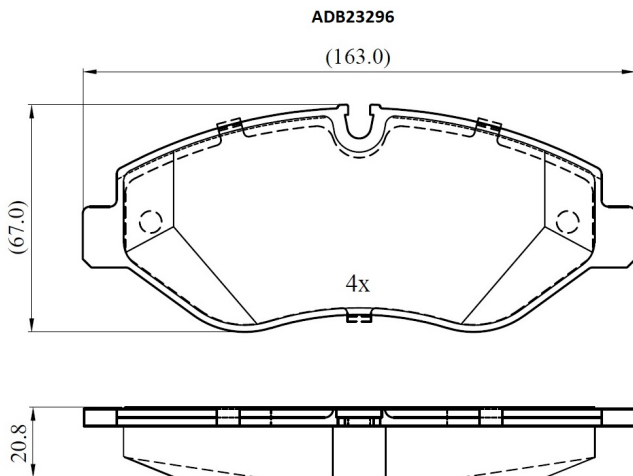

Make: MERCEDES-BENZ

Model: VITO Van

Part Number: ADB23296

Vehicle Manufacturing/Engine:

Specifications

Fitting Position	:	Front
Model Date	:	2015-
Or. Caliper	:	

WVA	:	29192
FMSI	:	
Length	:	163
Width	:	67
Thickness	:	20.8