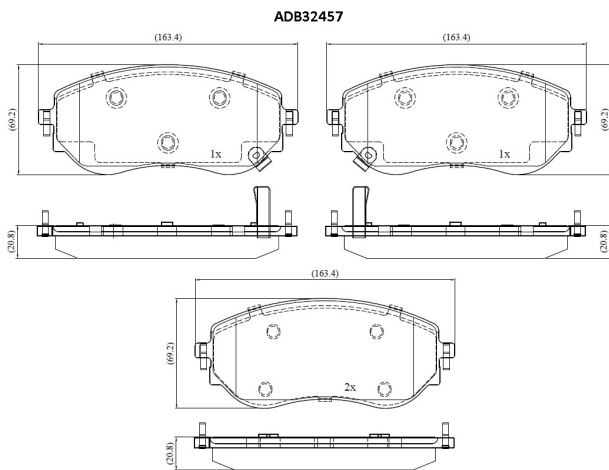

Make: MERCEDES-BENZ

Model: X-CLASS

Part Number: ADB32457

Vehicle Manufacturing/Engine:

Specifications

Fitting Position	:	Front
Model Date	:	2017-2020
Or. Caliper	:	
WVA	:	2,26,60,22,661

FMSI	:	
Length	:	163.5
Width	:	69.2
Thickness	:	21