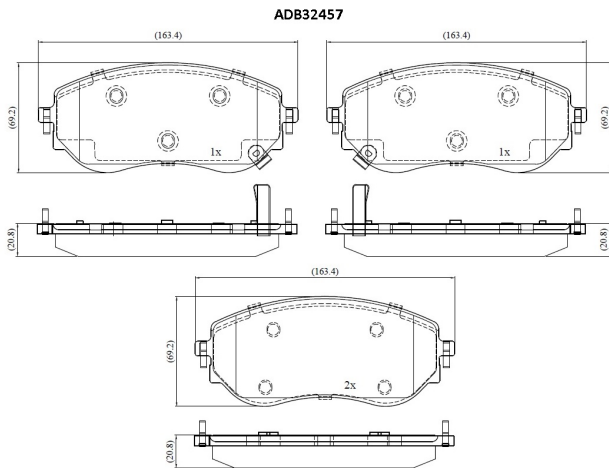

Make: MERCEDES-BENZ

Model: X-CLASS

Part Number: ADB32457

Vehicle Manufacturing/Engine:

Specifications

Fitting Position	:	Front
Model Date	:	2017-2020
Or. Caliper	:	
WVA	:	2,26,60,22,661

FMSI	:	
Length	:	163.5
Width	:	69.2
Thickness	:	21