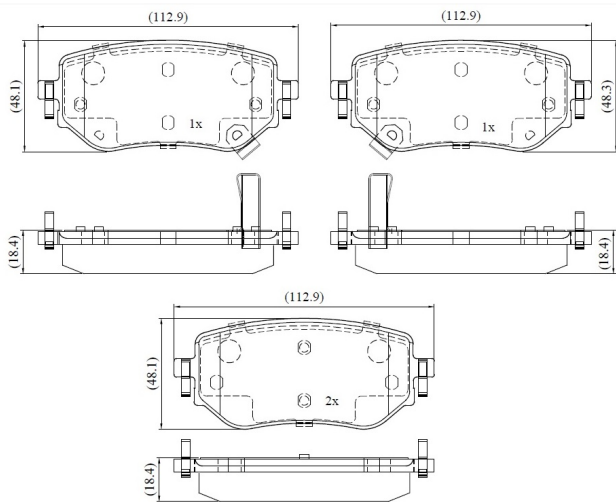

Make: MERCEDES-BENZ

Model: X-CLASS

Part Number: ADB32458

Vehicle Manufacturing/Engine:

ADB32458

Specifications

Fitting Position	:	Rear
Model Date	:	2017-2020
Or. Caliper	:	

WVA	:	22,86,12,28,62,22,863
FMSI	:	
Length	:	112.9
Width	:	47.9
Thickness	:	18.3