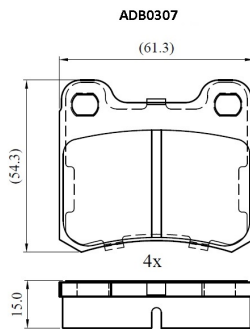

Make: MERCEDES

Model: 190 (W201 Series)

Part Number: ADB0307

Vehicle Manufacturing/Engine:

Specifications

Fitting Position	:	Rear
Model Date	:	01/84-05/93
Or. Caliper	:	Ate/Bendix

WVA	:	20687
FMSI	:	
Length	:	61.3
Width	:	54.3
Thickness	:	15