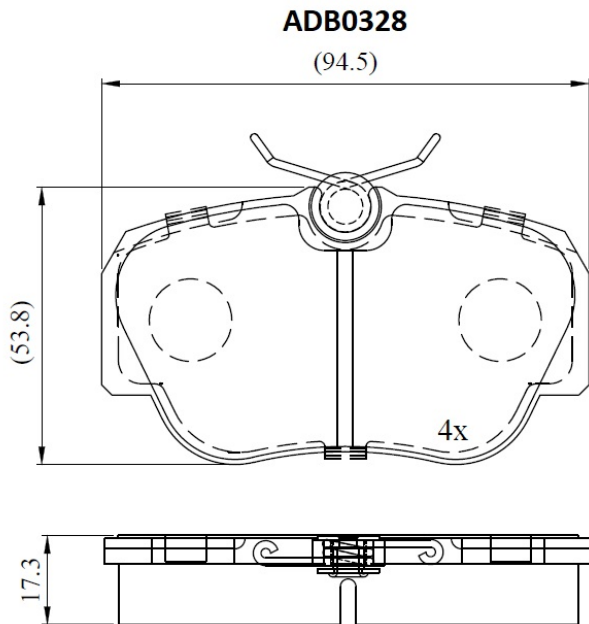

Make: MERCEDES

Model: 190 (W201 Series)

Part Number: ADB0328

Vehicle Manufacturing/Engine:

Specifications

Fitting Position

:

Front

Model Date	:	01/87-05/93
Or. Caliper	:	Lucas
WVA	:	21055
FMSI	:	
Length	:	94.5
Width	:	53.8
Thickness	:	17.25