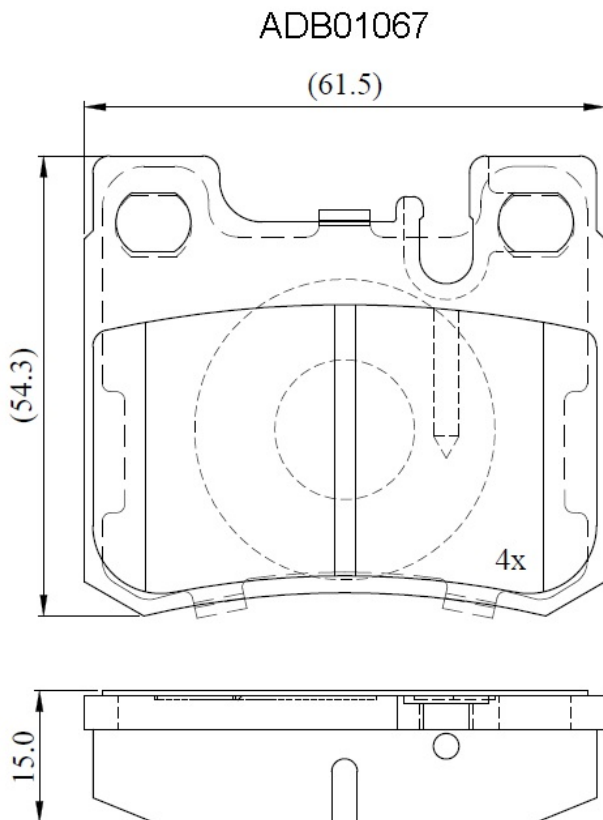

Make: MERCEDES

Model: 190 (W201 Series)

Part Number: ADB01067

Vehicle Manufacturing/Engine:

Specifications

Fitting Position	:	Rear
Model Date	:	03/90-05/93

Or. Caliper	:	Ate
WVA	:	21301
FMSI	:	
Length	:	61.5
Width	:	54.3
Thickness	:	15