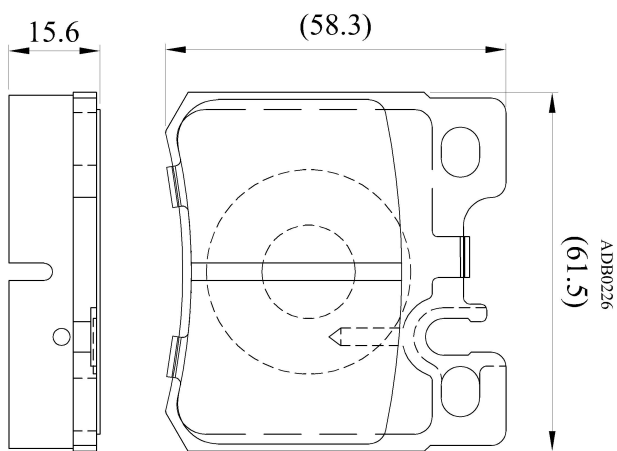

**Make: MERCEDES**

**Model: 200 (W124, C124 Series)**

**Part Number: ADB0226**

**Vehicle Manufacturing/Engine:**

## Specifications

<b>Fitting Position</b>	:	Rear
<b>Model Date</b>	:	01/85-06/93
<b>Or. Caliper</b>	:	Ate
<b>WVA</b>	:	21197
<b>FMSI</b>	:	
<b>Length</b>	:	61.5
<b>Width</b>	:	58.3
<b>Thickness</b>	:	15