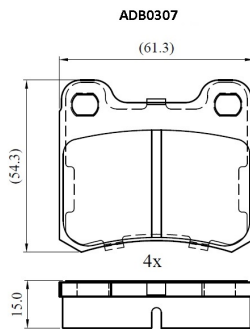

Make: MERCEDES

Model: 200 (W124, C124 Series)

Part Number: ADB0307

Vehicle Manufacturing/Engine:

Specifications

Fitting Position	:	Rear
Model Date	:	01/85-06/93
Or. Caliper	:	Ate/Bendix

WVA	:	20687
FMSI	:	
Length	:	61.3
Width	:	54.3
Thickness	:	15