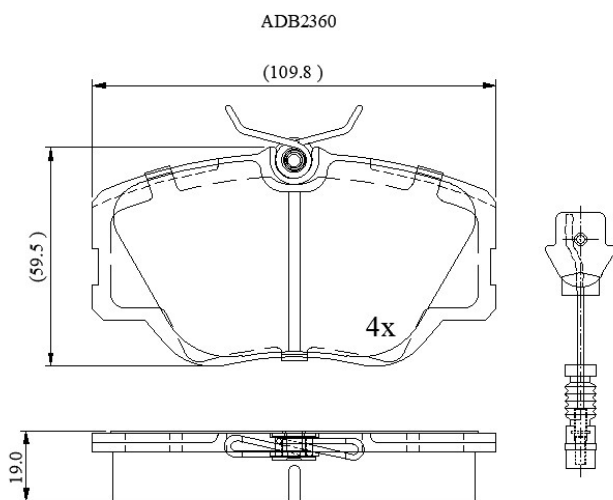

Make: MERCEDES

Model: 200 (W124, C124 Series)

Part Number: ADB2360

Vehicle Manufacturing/Engine:

Specifications

Fitting Position	:	Front
Model Date	:	01/85-06/93
Or. Caliper	:	Lucas

WVA	:	20941
FMSI	:	
Length	:	109.8
Width	:	59.5
Thickness	:	19