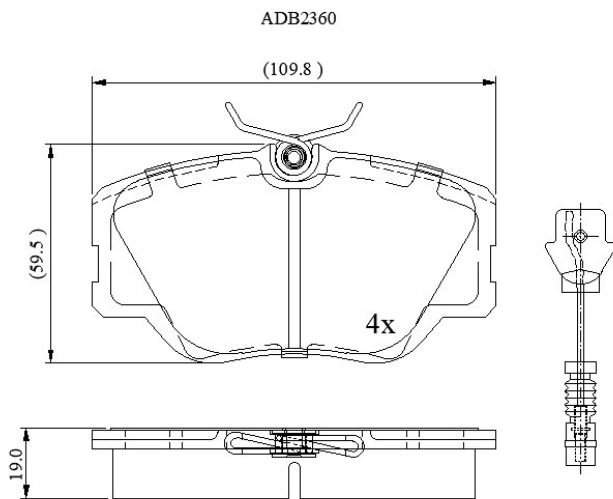

Make: MERCEDES

Model: 220 (W124, C124 Series)

Part Number: ADB2360

Vehicle Manufacturing/Engine:

Specifications

Fitting Position	:	Front
Model Date	:	01/85-06/93
Or. Caliper	:	Lucas

WVA	:	20941
FMSI	:	
Length	:	109.8
Width	:	59.5
Thickness	:	19