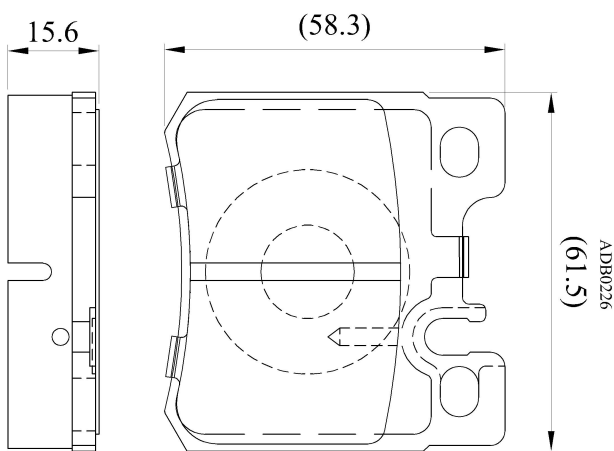

Make: MERCEDES

Model: 230 (W124, C124 Series)

Part Number: ADB0226

Vehicle Manufacturing/Engine:

Specifications

| | | |
|-------------------------|---|-------------|
| Fitting Position | : | Rear |
| Model Date | : | 01/85-06/93 |
| Or. Caliper | : | Ate |
| WVA | : | 21197 |
| FMSI | : | |
| Length | : | 61.5 |
| Width | : | 58.3 |
| Thickness | : | 15 |