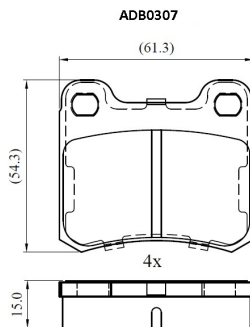

Make: MERCEDES

Model: 230 (W124, C124 Series)

Part Number: ADB0307

Vehicle Manufacturing/Engine:

Specifications

Fitting Position	:	Rear
Model Date	:	01/85-06/93
Or. Caliper	:	Ate/Bendix

WVA	:	20687
FMSI	:	
Length	:	61.3
Width	:	54.3
Thickness	:	15