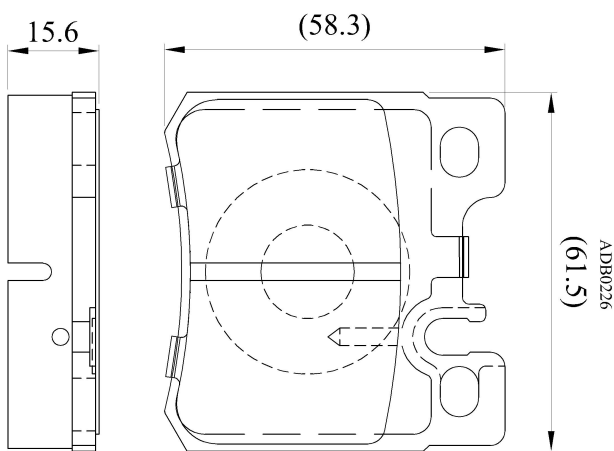

Make: MERCEDES

Model: 260 (W124, C124 Series)

Part Number: ADB0226

Vehicle Manufacturing/Engine:

Specifications

Fitting Position	:	Rear
Model Date	:	01/85-06/93
Or. Caliper	:	Ate
WVA	:	21197
FMSI	:	
Length	:	61.5
Width	:	58.3
Thickness	:	15