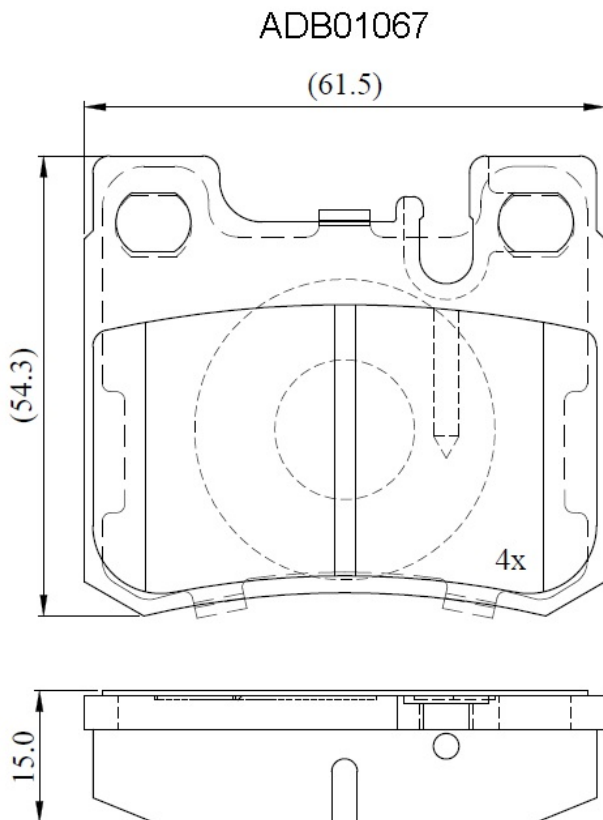

Make: MERCEDES

Model: 260 (W124, C124 Series)

Part Number: ADB01067

Vehicle Manufacturing/Engine:

Specifications

Fitting Position	:	Rear
Model Date	:	03/90-06/93

Or. Caliper	:	Ate
WVA	:	21301
FMSI	:	
Length	:	61.5
Width	:	54.3
Thickness	:	15