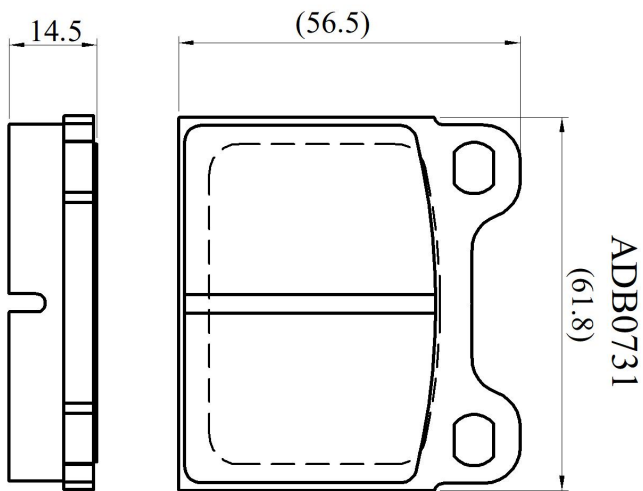

Make: MERCEDES

Model: 260 (W126 Series)

Part Number: ADB0731

Vehicle Manufacturing/Engine:

Specifications

Fitting Position	:	Rear
Model Date	:	01/85-06/93

Or. Caliper	:	Ate
WVA	:	20034
FMSI	:	
Length	:	61.8
Width	:	56.5
Thickness	:	14.5