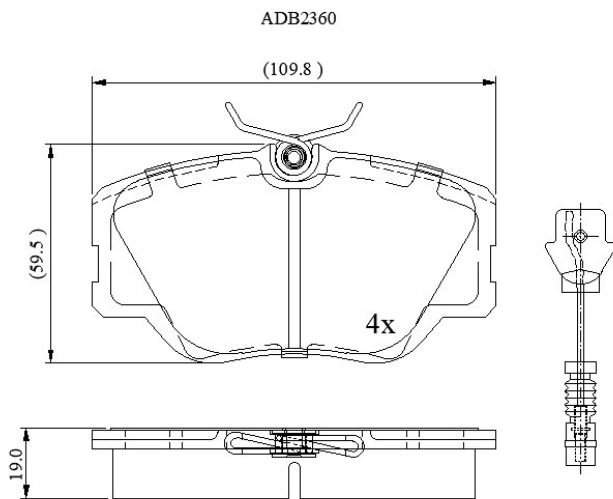

Make: MERCEDES

Model: 260 (W126 Series)

Part Number: ADB2360

Vehicle Manufacturing/Engine:

Specifications

Fitting Position	:	Front
Model Date	:	01/85-06/93
Or. Caliper	:	Lucas

WVA	:	20941
FMSI	:	
Length	:	109.8
Width	:	59.5
Thickness	:	19