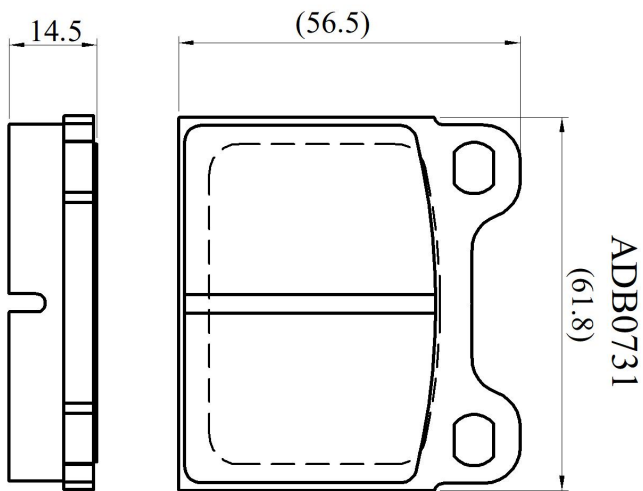

Make: MERCEDES

Model: 280 (R107 Series)

Part Number: ADB0731

Vehicle Manufacturing/Engine:

Specifications

Fitting Position	:	Rear
Model Date	:	01/79-01/85

Or. Caliper	:	Ate
WVA	:	20034
FMSI	:	
Length	:	61.8
Width	:	56.5
Thickness	:	14.5