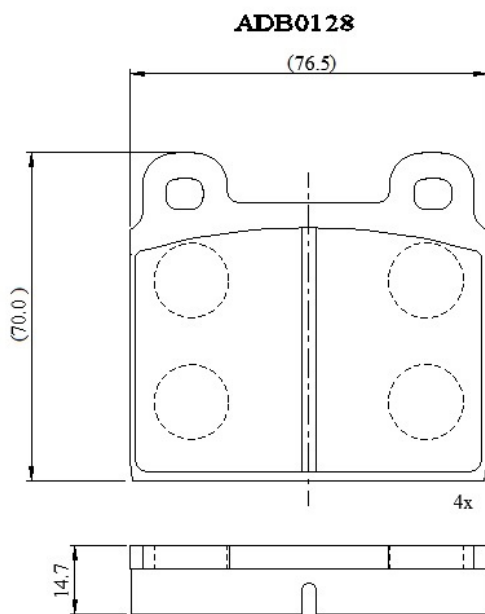

**Make: MERCEDES**

**Model: 280 (W114, W115 Series)**

**Part Number: ADB0128**

**Vehicle Manufacturing/Engine:**

## Specifications

<b>Fitting Position</b>	:	Front
<b>Model Date</b>	:	01/68-01/76
<b>Or. Caliper</b>	:	Ate
<b>WVA</b>	:	20011
<b>FMSI</b>	:	
<b>Length</b>	:	76.5
<b>Width</b>	:	70
<b>Thickness</b>	:	14.7