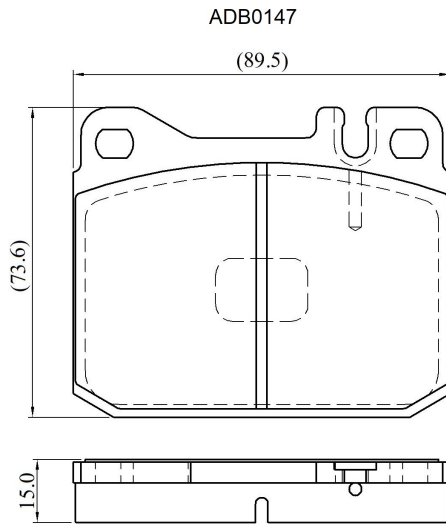

Make: MERCEDES

Model: 300 (R107 Series)

Part Number: ADB0147

Vehicle Manufacturing/Engine:

Specifications

Fitting Position	:	Front
Model Date	:	01/79-01/85
Or. Caliper	:	Ate/Bendix

WVA	:	20341
FMSI	:	
Length	:	89.7
Width	:	73.6
Thickness	:	17.5