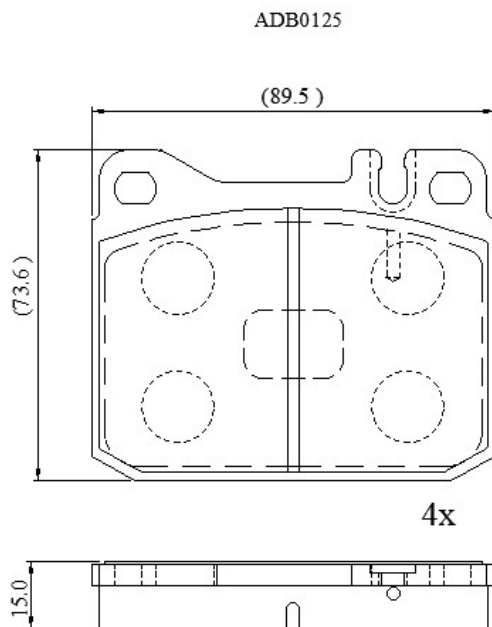

Make: MERCEDES

Model: 300 (W116 Series)

Part Number: ADB0125

Vehicle Manufacturing/Engine:

Specifications

Fitting Position	:	Front
Model Date	:	01/76-01/79
Or. Caliper	:	Ate/Bendix
WVA	:	20392
FMSI	:	
Length	:	89.5
Width	:	73.6
Thickness	:	15