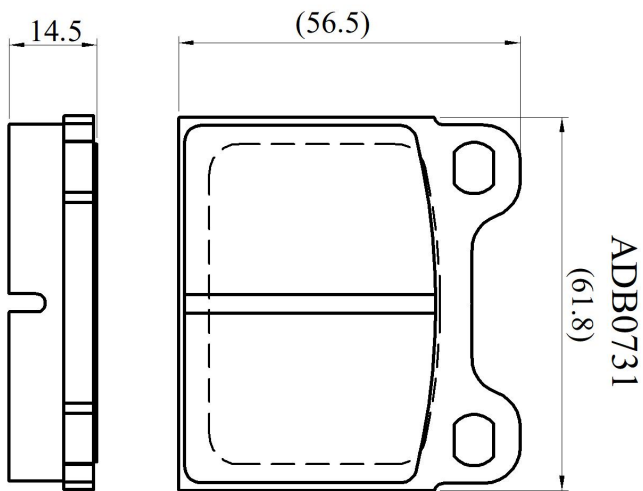

**Make: MERCEDES**

**Model: 300 (W116 Series)**

**Part Number: ADB0731**

**Vehicle Manufacturing/Engine:**

## Specifications

<b>Fitting Position</b>	:	Rear
<b>Model Date</b>	:	01/76-01/79

<b>Or. Caliper</b>	:	Ate
<b>WVA</b>	:	20034
<b>FMSI</b>	:	
<b>Length</b>	:	61.8
<b>Width</b>	:	56.5
<b>Thickness</b>	:	14.5