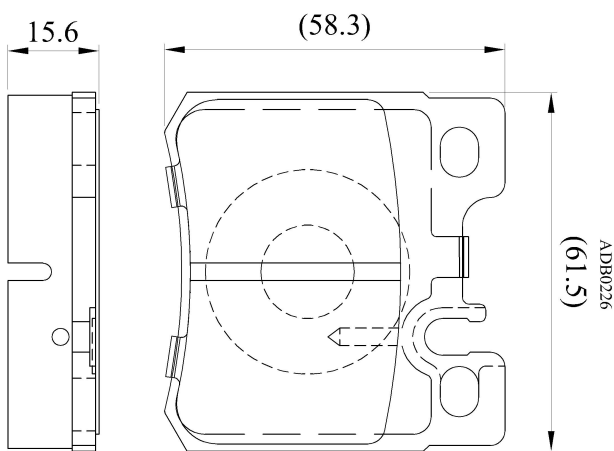

**Make: MERCEDES**

**Model: 300 (W124, C124 Series)**

**Part Number: ADB0226**

**Vehicle Manufacturing/Engine:**

## Specifications

<b>Fitting Position</b>	:	Rear
<b>Model Date</b>	:	01/85-06/93
<b>Or. Caliper</b>	:	Ate
<b>WVA</b>	:	21197
<b>FMSI</b>	:	
<b>Length</b>	:	61.5
<b>Width</b>	:	58.3
<b>Thickness</b>	:	15