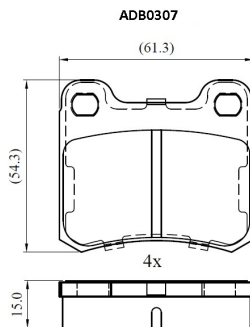

Make: MERCEDES

Model: 300 (W124, C124 Series)

Part Number: ADB0307

Vehicle Manufacturing/Engine:

Specifications

Fitting Position	:	Rear
Model Date	:	01/85-06/93
Or. Caliper	:	Ate/Bendix

WVA	:	20687
FMSI	:	
Length	:	61.3
Width	:	54.3
Thickness	:	15