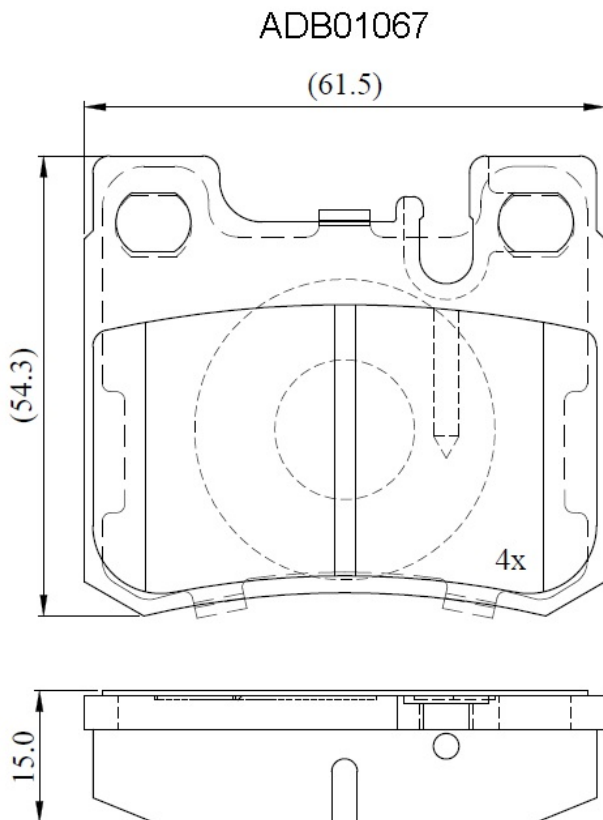

**Make: MERCEDES**

**Model: 300 (W124, C124 Series)**

**Part Number: ADB01067**

**Vehicle Manufacturing/Engine:**

### Specifications

<b>Fitting Position</b>	:	Rear
<b>Model Date</b>	:	03/90-06/93

<b>Or. Caliper</b>	:	Ate
<b>WVA</b>	:	21301
<b>FMSI</b>	:	
<b>Length</b>	:	61.5
<b>Width</b>	:	54.3
<b>Thickness</b>	:	15