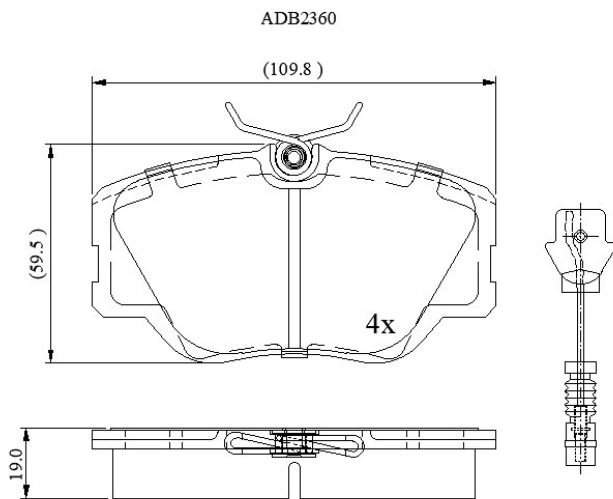

Make: MERCEDES

Model: 300 (W124, C124 Series)

Part Number: ADB2360

Vehicle Manufacturing/Engine:

Specifications

| | | |
|-------------------------|---|-------------|
| Fitting Position | : | Front |
| Model Date | : | 01/85-06/93 |
| Or. Caliper | : | Lucas |

| | | |
|------------------|---|-------|
| WVA | : | 20941 |
| FMSI | : | |
| Length | : | 109.8 |
| Width | : | 59.5 |
| Thickness | : | 19 |