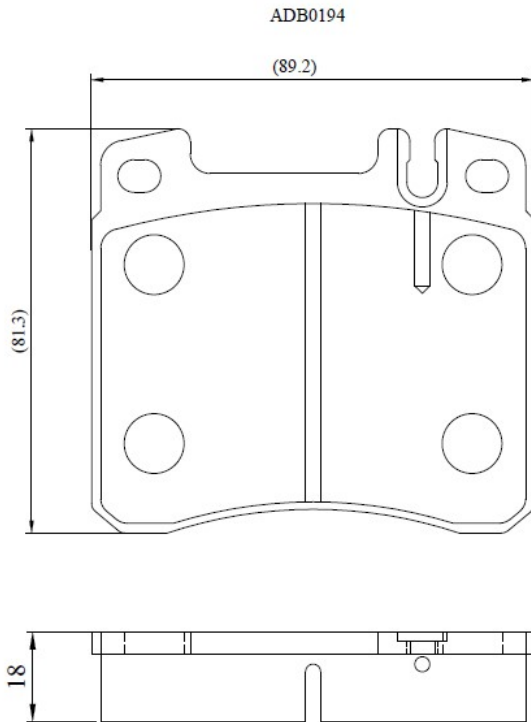

Make: MERCEDES

Model: 300 (W140 Series)

Part Number: ADB0194

Vehicle Manufacturing/Engine:

Specifications

Fitting Position	:	Front
Model Date	:	02/91-06/93
Or. Caliper	:	Ate
WVA	:	21304
FMSI	:	
Length	:	89.2
Width	:	81.3
Thickness	:	18.5