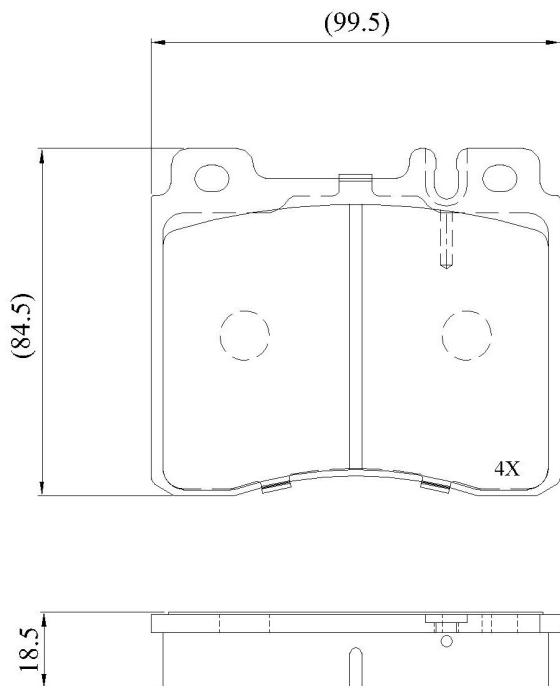

Make: MERCEDES

Model: 300 (W140 Series)

Part Number: ADB0506

Vehicle Manufacturing/Engine:

ADB0506

Specifications

Fitting Position	:	Front
Model Date	:	02/91-06/93
Or. Caliper	:	Ate
WVA	:	21303
FMSI	:	
Length	:	99.5
Width	:	84.5
Thickness	:	18.5