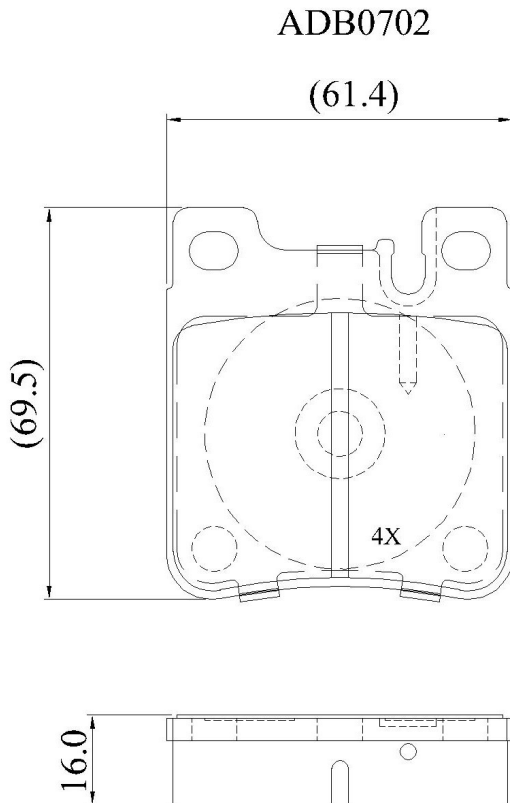

Make: MERCEDES

Model: 300 (W140 Series)

Part Number: ADB0702

Vehicle Manufacturing/Engine:

Specifications

Fitting Position	:	Rear
Model Date	:	02/91-06/93

Or. Caliper	:	Ate/Bendix
WVA	:	21305
FMSI	:	
Length	:	61.4
Width	:	69.5
Thickness	:	16