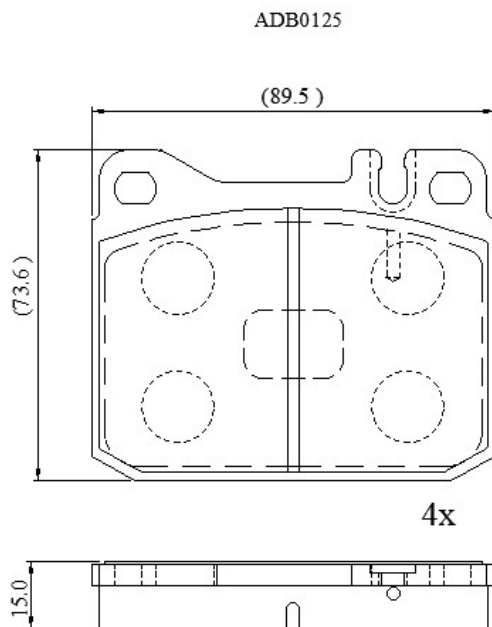

Make: MERCEDES

Model: 350 (R107 Series)

Part Number: ADB0125

Vehicle Manufacturing/Engine:

Specifications

Fitting Position	:	Front
Model Date	:	01/76-01/79
Or. Caliper	:	Ate/Bendix
WVA	:	20392
FMSI	:	
Length	:	89.5
Width	:	73.6
Thickness	:	15