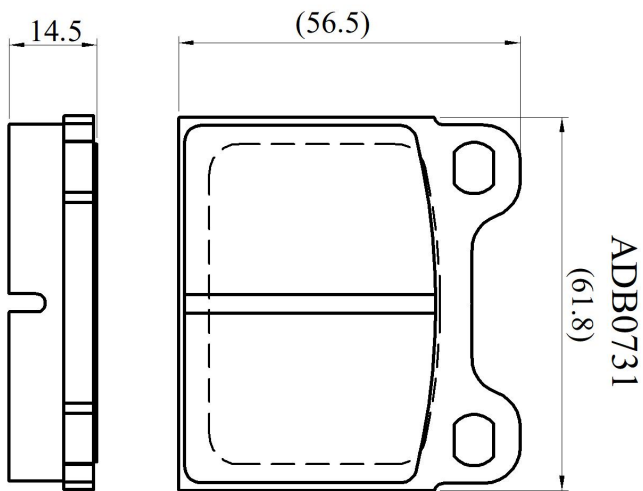

Make: MERCEDES

Model: 350 (R107 Series)

Part Number: ADB0731

Vehicle Manufacturing/Engine:

Specifications

Fitting Position	:	Rear
Model Date	:	01/76-01/85

Or. Caliper	:	Ate
WVA	:	20034
FMSI	:	
Length	:	61.8
Width	:	56.5
Thickness	:	14.5