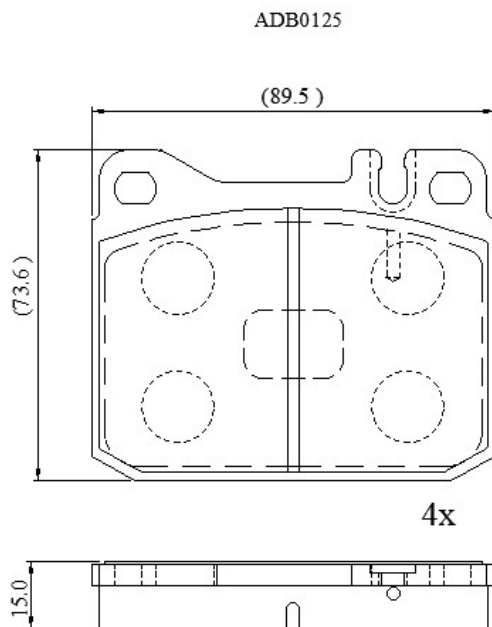

Make: MERCEDES

Model: 350 (W116 Series)

Part Number: ADB0125

Vehicle Manufacturing/Engine:

Specifications

Fitting Position	:	Front
Model Date	:	01/76-01/79
Or. Caliper	:	Ate/Bendix
WVA	:	20392
FMSI	:	
Length	:	89.5
Width	:	73.6
Thickness	:	15