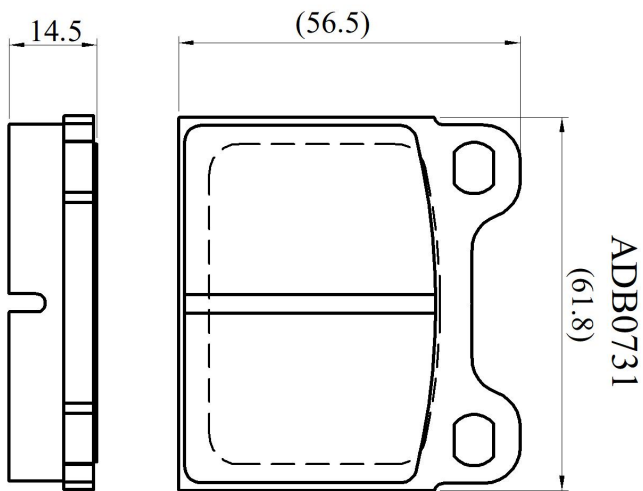

Make: MERCEDES

Model: 350 (W116 Series)

Part Number: ADB0731

Vehicle Manufacturing/Engine:

Specifications

Fitting Position	:	Rear
Model Date	:	01/76-01/79

Or. Caliper	:	Ate
WVA	:	20034
FMSI	:	
Length	:	61.8
Width	:	56.5
Thickness	:	14.5