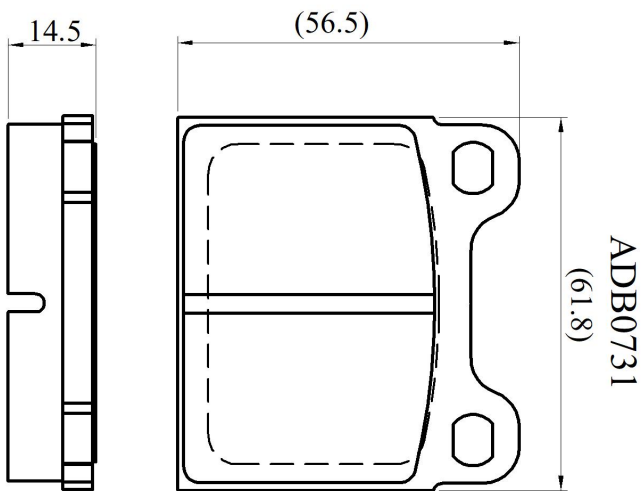

Make: MERCEDES

Model: 420 (R107 Series)

Part Number: ADB0731

Vehicle Manufacturing/Engine:

Specifications

Fitting Position	:	Rear
Model Date	:	01/85-09/86

Or. Caliper	:	Ate
WVA	:	20034
FMSI	:	
Length	:	61.8
Width	:	56.5
Thickness	:	14.5