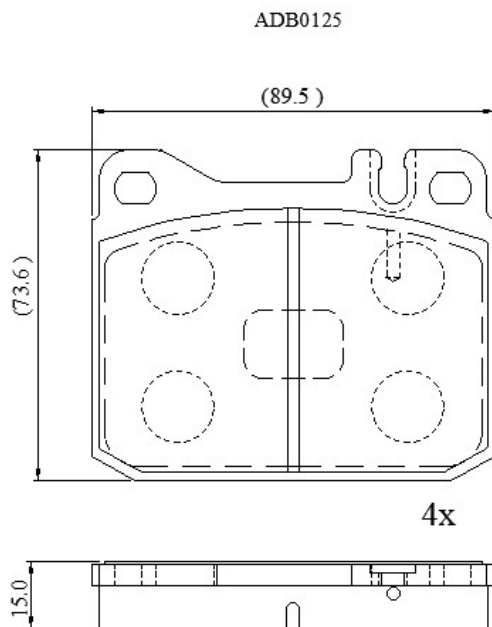

Make: MERCEDES

Model: 450 (R107 Series)

Part Number: ADB0125

Vehicle Manufacturing/Engine:

Specifications

Fitting Position	:	Front
Model Date	:	01/76-01/79
Or. Caliper	:	Ate/Bendix
WVA	:	20392
FMSI	:	
Length	:	89.5
Width	:	73.6
Thickness	:	15