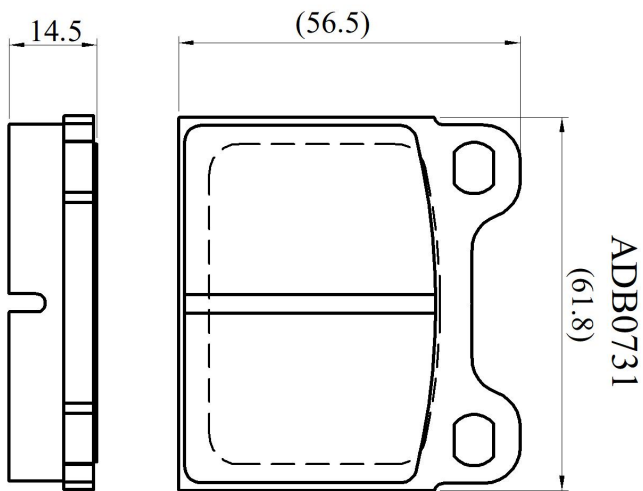

**Make: MERCEDES**

**Model: 450 (R107 Series)**

**Part Number: ADB0731**

**Vehicle Manufacturing/Engine:**

## Specifications

<b>Fitting Position</b>	:	Rear
<b>Model Date</b>	:	01/76-01/85

<b>Or. Caliper</b>	:	Ate
<b>WVA</b>	:	20034
<b>FMSI</b>	:	
<b>Length</b>	:	61.8
<b>Width</b>	:	56.5
<b>Thickness</b>	:	14.5