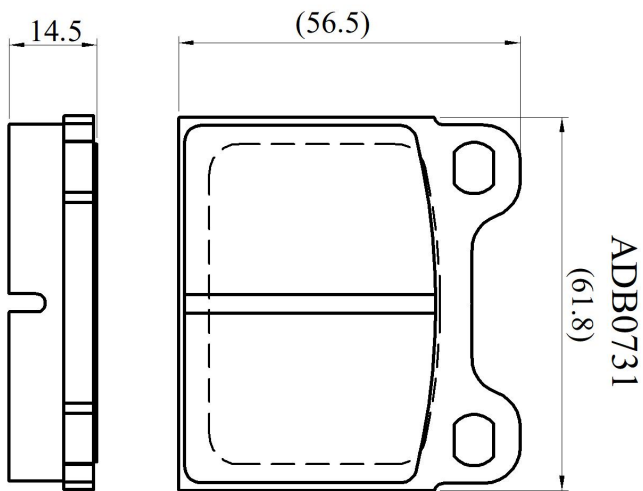

**Make: MERCEDES**

**Model: 500 (R107 Series)**

**Part Number: ADB0731**

**Vehicle Manufacturing/Engine:**

## Specifications

|                         |   |             |
|-------------------------|---|-------------|
| <b>Fitting Position</b> | : | Rear        |
| <b>Model Date</b>       | : | 01/79-01/85 |

|                    |   |       |
|--------------------|---|-------|
| <b>Or. Caliper</b> | : | Ate   |
| <b>WVA</b>         | : | 20034 |
| <b>FMSI</b>        | : |       |
| <b>Length</b>      | : | 61.8  |
| <b>Width</b>       | : | 56.5  |
| <b>Thickness</b>   | : | 14.5  |