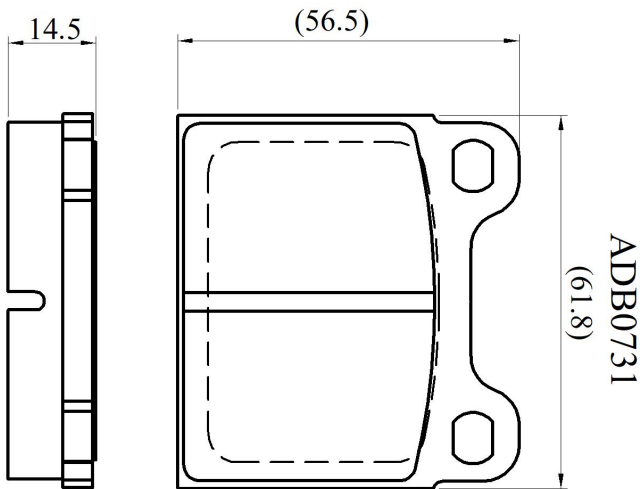

Make: MERCEDES

Model: 500 (W126 Series)

Part Number: ADB0731

Vehicle Manufacturing/Engine:

Specifications

Fitting Position	:	Rear
Model Date	:	01/80-09/91

Or. Caliper	:	Ate
WVA	:	20034
FMSI	:	
Length	:	61.8
Width	:	56.5
Thickness	:	14.5