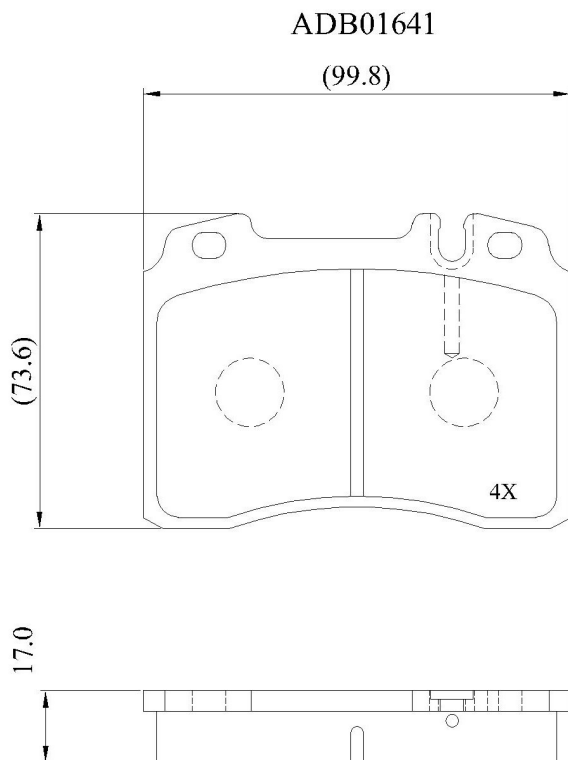

Make: MERCEDES

Model: 55 AMG

Part Number: ADB01641

Vehicle Manufacturing/Engine:

Specifications

Fitting Position	:	Front
Model Date	:	08/99-07/01
Or. Caliper	:	Lucas
WVA	:	21153
FMSI	:	
Length	:	99.8
Width	:	73.6
Thickness	:	17