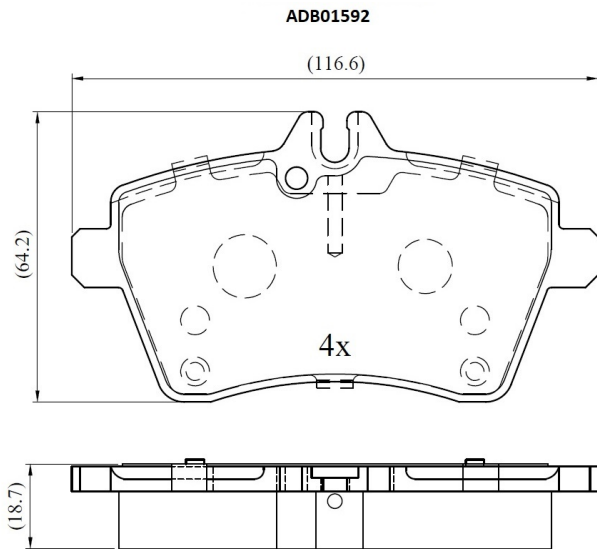

Make: MERCEDES

Model: A150

Part Number: ADB01592

Vehicle Manufacturing/Engine:

Specifications

Fitting Position	:	Front
Model Date	:	02/04->
Or. Caliper	:	

WVA	:	
FMSI	:	
Length	:	116.6
Width	:	64.2
Thickness	:	18.7